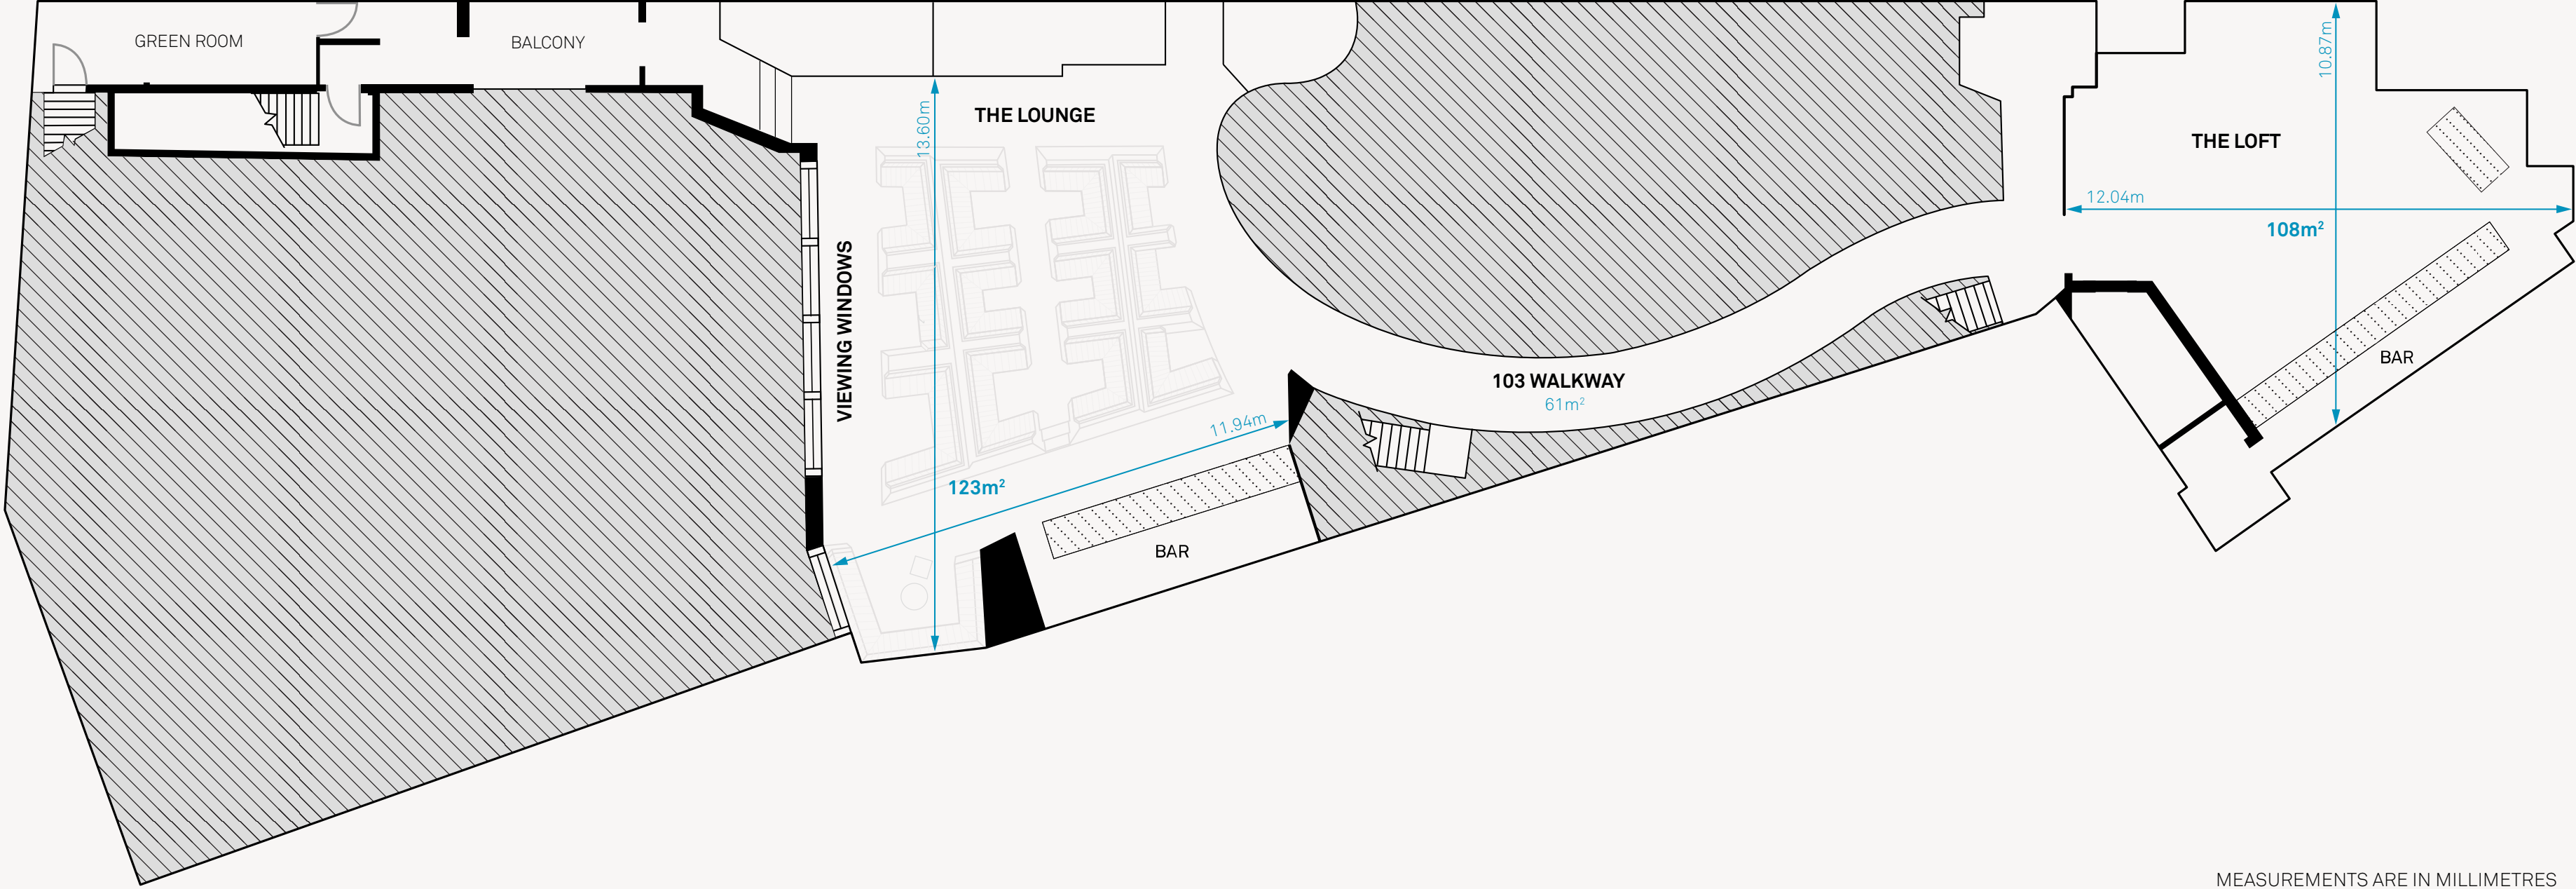

**MINISTRY
VENUES**

FLOOR PLANS

GROUND FLOOR

UPPER LEVEL

MEASUREMENTS ARE IN MILLIMETRES

**MINISTRY
VENUES**

103 Gaunt Street
London
SE1 6DP

MinistryVenues.com
Events@MinistryVenues.com
02077408682

@MinistryVenues